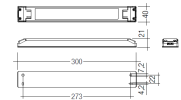

Pictograms

Product

Real power (W)	9,9
Real luminous flux (Lm)	546
Luminous efficiency (Lm/W)	55,2
Beam angle (°)	26 x 33
Life time (h)	50000
IP	20
Electrical class insulation	Class 3
Operating temperature	from -20°C to 35°C
Electrical feeding	24 VDC
Colour	Black

Control gear

Control gear included	No
Control gear	Without Gear

Light source

Light source included	Yes
Light source	Led
Nominal power (W)	9
Nominal luminous flux (Lm)	710
Colour temperature (K)	3000
CRI	80

Accessories

48/04	With terminals up to 4 mm ² section. To join 5 mm ² silicone cable to 13 mm ² .
-------	---

Picture

71/LD10024

**96W Power supply driver from the
Troll family Standard DriverP.**

Picture

Scheme