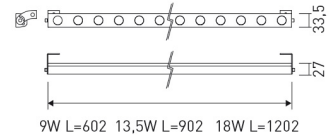

Dimensions

Product dimensions (mm)	27 x 602 x 33,5
Net weight (g)	700
Gross weight (Kg)	0,865

Scheme

Scheme

Small format adjustable LED linear luminaire from the TROLL family Cuc.

DESCRIPTION

Small format adjustable LED linear luminaire from the TROLL family Cuc setting an advanced and innovative thermal balance system through passive dissipation with stable colour temperature of 3000° K (warm white) optimised to be used as architectural lighting of walls and decorative indoor structures. Designed for wall or ceiling surface mounted. Body profile built in extruded aluminium with end-caps and frontal frame made of stainless steel finished in black. Luminaire built-in an independent lens system for each led with an angle beam of 26° x 33°. Luminaire sets a 9 W LED source with CRI higher than 85 % and a chromatic dispersion lower than 3 SMCD. Luminaire sets a ball joint system which allows tilting 90°. Fixture has a luminous flux of 546 Lm, with an efficiency of 55,2 Lm/W and a total consumption of 9,9 W. The average life for the luminaire is 50000 h (stabilised at a minimum flux of 70 % from the original). Luminaire is fed at 12V and needs a constant power auxiliary gear.

Item code	140AP/L0683EL/04
Product type	IN
Category	Surface Linears
Family	Cuc
Subfamily	Cuc
Materials	Body profile built in extruded aluminium with end-caps and frontal frame made of stainless steel.
Optical system	Luminaire built-in an independent lens system for each led.
Installation instructions	Luminaire designed for wall or ceiling surface mounted.

Pictograms

Product

Real power (W)	9,9
Real luminous flux (Lm)	546
Luminous efficiency (Lm/W)	55,2
Beam angle (°)	26 x 33
Life time (h)	50000
IP	20
Electrical class insulation	Class 3
Operating temperature	from -20°C to 35°C
Electrical feeding	24 VDC
Colour	Black