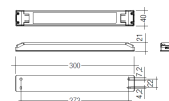

Picture

71/LD10024

96W Power supply driver from the Troll family Standard DriverP.

Picture

Scheme

73/DLP

**Light dimming controller 12-24V.
On/Off Push, Dali, 0-10V, 1-10V.
(Master)**

Picture

73/DLS

**Light dimming controller 12-24V.
On/Off Push, Dali, 0-10V, 1-10V.
(Slave)**

Picture