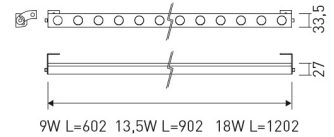

Small format adjustable LED linear luminaire from the TROLL family Cuc.

DESCRIPTION

Small format adjustable LED linear luminaire from the TROLL family Cuc setting an advanced and innovative thermal balance system through passive dissipation with stable colour temperature of 4000° K (neutral white) optimised to be used as architectural lighting of walls and decorative indoor structures. Designed for wall or ceiling surface mounted. Body profile built in extruded aluminium with end-caps and frontal frame made of stainless steel finished in black. Luminaire built-in an independent lens system for each led with an angle beam of 26° x 33°. Luminaire sets a 9 W LED source with CRI higher than 85 % and a chromatic dispersion lower than 3 SMCD. Luminaire sets a ball joint system which allows tilting 90°. Fixture has a luminous flux of 546 Lm, with an efficiency of 55,2 Lm/W and a total consumption of 9,9 W. The average life for the luminaire is 50000 h (stabilised at a minimum flux of 70 % from the original). Luminaire is fed at 12V and needs a constant power auxiliary gear.

Item code	140AP/L0684EL/04
Product type	IN
Category	Surface Linears
Family	Cuc
Subfamily	Cuc
Materials	Body profile built in extruded aluminium with end-caps and frontal frame made of stainless steel.
Optical system	Luminaire built-in an independent lens system for each led.
Installation instructions	Luminaire designed for wall or ceiling surface mounted.