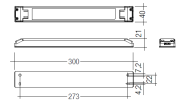

---

**Dimensions**

---

Product dimensions (mm)	27 x 602 x 33,5
Net weight (g)	700
Gross weight (Kg)	0,865

---

---

**Scheme**

---

---

Light source included	Yes
Light source	Led
Nominal power (W)	9
Nominal luminous flux (Lm)	710
Colour temperature (K)	4000
CRI	80

---

---

**Accessories**

---

48/04	With terminals up to 4 mm <sup>2</sup> section. To join 5 mm <sup>2</sup> silicone cable to 13 mm <sup>2</sup> .
-------	---

Picture

71/LD10024

**96W Power supply driver from the Troll family Standard DriverP.**

Picture

Scheme

73/DLP

**Light dimming controller 12-24V.  
On/Off Push, Dali, 0-10V, 1-10V.  
(Master)**

Picture