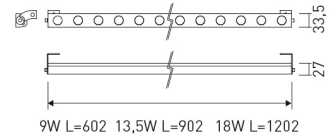

Small format adjustable LED linear luminaire from the TROLL family Cuc.

DESCRIPTION

Small format adjustable LED linear luminaire from the TROLL family Cuc setting an advanced and innovative thermal balance system through passive dissipation with stable colour temperature of 4000° K (neutral white) optimised to be used as architectural lighting of walls and decorative indoor structures. Designed for wall or ceiling surface mounted. Body profile built in extruded aluminium with end-caps and frontal frame made of stainless steel finished in white. Luminaire built-in an independent lens system for each led with an angle beam of 25°. Luminaire sets a 9 W LED source with CRI higher than 85 % and a chromatic dispersion lower than 3 SMCD. Luminaire sets a ball joint system which allows tilting 90°. Fixture has a luminous flux of 546 Lm, with an efficiency of 55,2 Lm/W and a total consumption of 9,9 W. The average life for the luminaire is 50000 h (stabilised at a minimum flux of 70 % from the original). Luminaire is fed at 12V and needs a constant power auxiliary gear.

Item code	140AP/L0684M/33
Product type	IN
Category	Surface Linears
Family	Cuc
Subfamily	Cuc
Materials	Body profile built in extruded aluminium with end-caps and frontal frame made of stainless steel.
Optical system	Luminaire built-in an independent lens system for each led.
Installation instructions	Luminaire designed for wall or ceiling surface mounted.