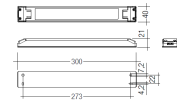

---

**Dimensions**

---

Product dimensions (mm)	27 x 902 x 33,5
Net weight (g)	1050
Gross weight (Kg)	1,3

---

---

**Scheme**

---

---

Light source included	Yes
Light source	Led
Nominal power (W)	13,5
Nominal luminous flux (Lm)	1060
Colour temperature (K)	4000
CRI	80

---

---

**Accessories**

---

48/04	With terminals up to 4 mm <sup>2</sup> section. To join 5 mm <sup>2</sup> silicone cable to 13 mm <sup>2</sup> .
-------	---

Picture

71/LD10024

**96W Power supply driver from the  
Troll family Standard DriverP.**

Picture

Scheme

73/DLP

**Light dimming controller 12-24V.  
On/Off Push, Dali, 0-10V, 1-10V.  
(Master)**

Picture