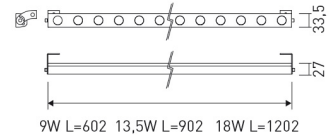

Small format adjustable LED linear luminaire from the TROLL family Cuc.

DESCRIPTION

Small format adjustable LED linear luminaire from the TROLL family Cuc setting an advanced and innovative thermal balance system through passive dissipation with stable colour temperature of 4000° K (neutral white) optimised to be used as architectural lighting of walls and decorative indoor structures. Designed for wall or ceiling surface mounted. Body profile built in extruded aluminium with end-caps and frontal frame made of stainless steel finished in white. Luminaire built in an independent lens system for each led with an angle beam of 26° x 33°. Luminaire sets a 13,5 W LED source with CRI higher than 85 % and a chromatic dispersion lower than 3 SMCD. Luminaire sets a ball joint system which allows tilting 90°. Fixture has a luminous flux of 819 Lm, with an efficiency of 55,3 Lm/W and a total consumption of 14,8 W. The average life for the luminaire is 50000 h (stabilised at a minimum flux of 70 % from the original). Luminaire is fed at 12V and needs a constant power auxiliary gear.

Item code	140AP/L0984EL/33
Product type	IN
Category	Surface Linears
Family	Cuc
Subfamily	Cuc
Materials	Body profile built in extruded aluminium with end-caps and frontal frame made of stainless steel.
Optical system	Luminaire built-in an independent lens system for each led.
Installation instructions	Luminaire designed for wall or ceiling surface mounted.