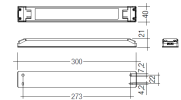

---

**Dimensions**

---

Product dimensions (mm)	27 x 1202 x 33,5
Net weight (g)	1400
Gross weight (Kg)	1,73

---

---

**Scheme**

---

---

Light source included	Yes
Light source	Led
Nominal power (W)	18
Nominal luminous flux (Lm)	1420
Colour temperature (K)	3000
CRI	80

---

---

**Accessories**

---

48/04	With terminals up to 4 mm <sup>2</sup> section. To join 5 mm <sup>2</sup> silicone cable to 13 mm <sup>2</sup> .
-------	---

Picture

71/LD10024

**96W Power supply driver from the  
Troll family Standard DriverP.**

Picture

Scheme

73/DLP

**Light dimming controller 12-24V.  
On/Off Push, Dali, 0-10V, 1-10V.  
(Master)**

Picture