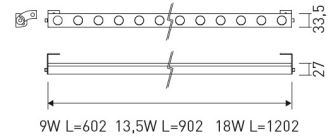

Small format adjustable LED linear luminaire from the TROLL family Cuc.

DESCRIPTION

Small format adjustable LED linear luminaire from the TROLL family Cuc setting an advanced and innovative thermal balance system through passive dissipation with stable colour temperature of 3000° K (warm white) optimised to be used as architectural lighting of walls and decorative indoor structures. Designed for wall or ceiling surface mounted. Body profile built in extruded aluminium with end-caps and frontal frame made of stainless steel finished in white. Luminaire built-in an independent lens system for each led with an angle beam of 26° x 33°. Luminaire sets a 18 W LED source with CRI higher than 85 % and a chromatic dispersion lower than 3 SMCD. Luminaire sets a ball joint system which allows tilting 90°. Fixture has a luminous flux of 1092 Lm, with an efficiency of 55,2 Lm/W and a total consumption of 19,8 W. The average life for the luminaire is 50000 h (stabilised at a minimum flux of 70 % from the original). Luminaire is fed at 12V and needs a constant power auxiliary gear.

Item code	140AP/L1283EL/33
Product type	IN
Category	Surface Linears
Family	Cuc
Subfamily	Cuc
Materials	Body profile built in extruded aluminium with end-caps and frontal frame made of stainless steel.
Optical system	Luminaire built-in an independent lens system for each led.
Installation instructions	Luminaire designed for wall or ceiling surface mounted.