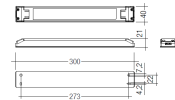

---

**Dimensions**

---

Product dimensions (mm)	27 x 1202 x 33,5
Net weight (g)	1400
Gross weight (Kg)	1,73

---

---

**Scheme**

---

---

Light source included	Yes
Light source	Led
Nominal power (W)	18
Nominal luminous flux (Lm)	1420
Colour temperature (K)	3000
CRI	80

---

---

**Accessories**

---

48/04	With terminals up to 4 mm <sup>2</sup> section. To join 5 mm <sup>2</sup> silicone cable to 13 mm <sup>2</sup> .
-------	---

Picture

71/LD10024

**96W Power supply driver from the Troll family Standard DriverP.**

Picture

Scheme

73/DLP

**Light dimming controller 12-24V.  
On/Off Push, Dali, 0-10V, 1-10V.  
(Master)**

Picture