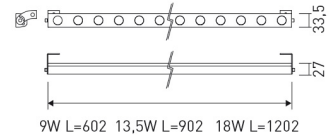

Small format adjustable LED linear luminaire from the TROLL family Cuc.

DESCRIPTION

Small format adjustable LED linear luminaire from the TROLL family Cuc setting an advanced and innovative thermal balance system through passive dissipation with stable colour temperature of 3000° K (warm white) optimised to be used as architectural lighting of walls and decorative indoor structures. Designed for wall or ceiling surface mounted. Body profile built in extruded aluminium with end-caps and frontal frame made of stainless steel finished in white. Luminaire built-in an independent lens system for each led with an angle beam of 25°. Luminaire sets a 18 W LED source with CRI higher than 85 % and a chromatic dispersion lower than 3 SMCD. Luminaire sets a ball joint system which allows tilting 90°. Fixture has a luminous flux of 1092 Lm, with an efficiency of 55,2 Lm/W and a total consumption of 19,8 W. The average life for the luminaire is 50000 h (stabilised at a minimum flux of 70 % from the original). Luminaire is fed at 12V and needs a constant power auxiliary gear.

Item code	140AP/L1283M/33
Product type	IN
Category	Surface Linears
Family	Cuc
Subfamily	Cuc
Materials	Body profile built in extruded aluminium with end-caps and frontal frame made of stainless steel.
Optical system	Luminaire built-in an independent lens system for each led.
Installation instructions	Luminaire designed for wall or ceiling surface mounted.