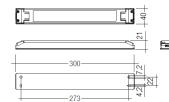

---

**Dimensions**

---

Product dimensions (mm)	27 x 1202 x 33,5
Net weight (g)	1400
Gross weight (Kg)	1,73

---

---

**Scheme**

---

---

Light source included	Yes
Light source	Led
Nominal power (W)	18
Nominal luminous flux (Lm)	1420
Colour temperature (K)	4000
CRI	80

---

---

**Accessories**

---

48/04	With terminals up to 4 mm <sup>2</sup> section. To join 5 mm <sup>2</sup> silicone cable to 13 mm <sup>2</sup> .
-------	---

Picture

71/LD10024

**96W Power supply driver from the  
Troll family Standard DriverP.**

Picture

Scheme

73/DLP

**Light dimming controller 12-24V.  
On/Off Push, Dali, 0-10V, 1-10V.  
(Master)**

Picture