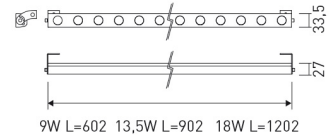

Small format adjustable LED linear luminaire from the TROLL family Cuc.

DESCRIPTION

Small format adjustable LED linear luminaire from the TROLL family Cuc setting an advanced and innovative thermal balance system through passive dissipation with stable colour temperature of 4000° K (neutral white) optimised to be used as architectural lighting of walls and decorative indoor structures. Designed for wall or ceiling surface mounted. Body profile built in extruded aluminium with end-caps and frontal frame made of stainless steel finished in white. Luminaire built-in an independent lens system for each led with an angle beam of 25°. Luminaire sets a 18 W LED source with CRI higher than 85 % and a chromatic dispersion lower than 3 SMCD. Luminaire sets a ball joint system which allows tilting 90°. Fixture has a luminous flux of 1092 Lm, with an efficiency of 55,2 Lm/W and a total consumption of 19,8 W. The average life for the luminaire is 50000 h (stabilised at a minimum flux of 70 % from the original). Luminaire is fed at 12V and needs a constant power auxiliary gear.

Item code	140AP/L1284M/33
Product type	IN
Category	Surface Linears
Family	Cuc
Subfamily	Cuc
Materials	Body profile built in extruded aluminium with end-caps and frontal frame made of stainless steel.
Optical system	Luminaire built-in an independent lens system for each led.
Installation instructions	Luminaire designed for wall or ceiling surface mounted.