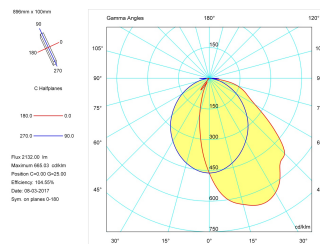

Photometry

Photometry