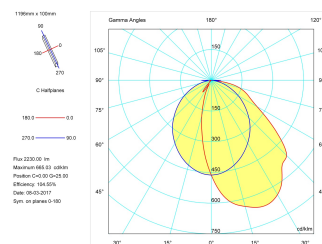

Photometry

Photometry