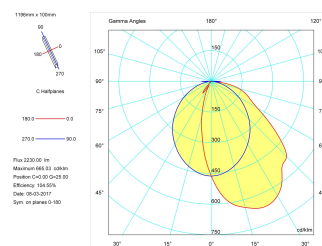

Photometry

Photometry