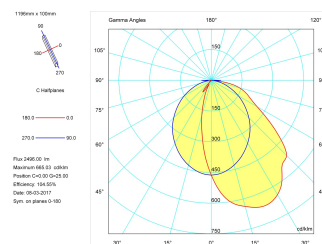

Photometry

Photometry