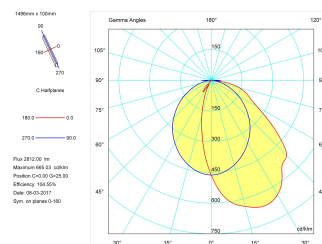

Photometry

Photometry