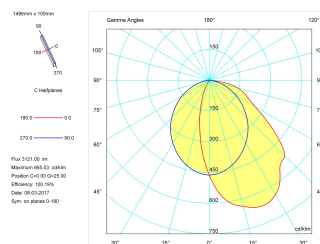

Photometry

Photometry