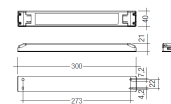

Scheme

71/LD6024

60W Power supply driver from the Troll family Standard DriverP.