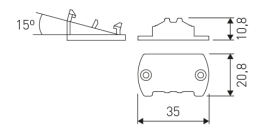

#### Dimensions

Product dimensions (mm) 20 x 310 x 15,7

2 fixing plates.

Scheme

LD04400000042

15° - 2 fixing plates.

Scheme

LD04400000043

30° - 2 fixing plates.

Scheme