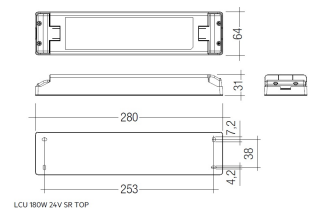

#### Dimensions

Product dimensions (mm) 20 x 310 x 15,7

Picture

Scheme

71/LD18024

**180W Power supply driver from the Troll family Standard DriverP.**

Picture

Scheme

71/LD3524

**35W Power supply driver from the Troll family Standard DriverP.**