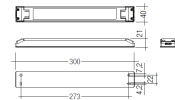

Picture

71/LD10024

96W Power supply driver from the Troll family Standard DriverP.

Picture

Scheme

71/LD18024

180W Power supply driver from the Troll family Standard DriverP.

Picture

Scheme

71/LD3524

35W Power supply driver from the Troll family Standard DriverP.

Picture