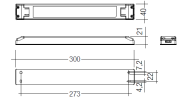

Scheme

71/LD6024

60W Power supply driver from the Troll family Standard DriverP.