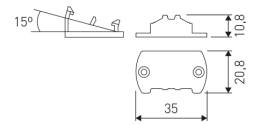

Dimensions

Product dimensions (mm) 20 x 310 x 15,7

Scheme

Scheme

Product

Real power (W)	5
Real luminous flux (Lm)	255
Luminous efficiency (Lm/W)	120,7
Beam angle (°)	51
Life time (h)	50000
IP	20
Electrical class insulation	Class 3
Photobiological risk	0 - Exempt
Operating temperature	from -20°C to 35°C
Electrical feeding	24 VDC

LD04400000001

30 cm cable with Female power
supply connector.

LD04400000002

30 cm cable with Male power supply
connector.

LD04400000003

30 cm interconnection cable with
Male - Female.

LD044000000041

2 fixing plates.

Scheme

LD04400000042

15° - 2 fixing plates.

Scheme

LD04400000043

30° - 2 fixing plates.

Scheme

LD04400000044