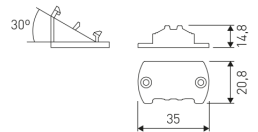

Dimensions

Product dimensions (mm) 20 x 310 x 15,7

Scheme

Scheme

Product

Real power (W)	5
Real luminous flux (Lm)	255
Luminous efficiency (Lm/W)	120,7
Beam angle (°)	51
Life time (h)	50000
IP	20
Electrical class insulation	Class 3
Photobiological risk	0 - Exempt
Operating temperature	from -20°C to 35°C
Electrical feeding	24 VDC

Scheme

LD04400000042

15° - 2 fixing plates.

Scheme

LD04400000043

30° - 2 fixing plates.

Scheme

LD04400000044