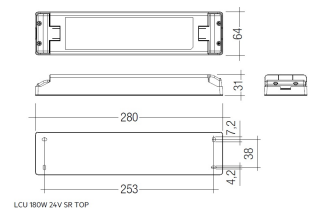

71/LD3524

35W Power supply driver from the Troll family Standard DriverP.

Picture