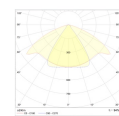

Dimensions

Product dimensions (mm) 20 x 310 x 15,7

Scheme

Scheme

Product

Real power (W)	5
Real luminous flux (Lm)	255
Luminous efficiency (Lm/W)	120,7
Beam angle (°)	51
Life time (h)	50000
IP	20
Electrical class insulation	Class 3
Photobiological risk	0 - Exempt
Operating temperature	from -20°C to 35°C
Electrical feeding	24 VDC

Control gear

Control gear Electronic Control Gear

Light source

Light source included	Yes
Light source	Led
Nominal power (W)	4,5
Colour temperature (K)	3000
CRI	80

Photometry

Photometry

Accessories

48/04 With terminals up to 4 mm² section.
To join 5 mm² silicone cable to 13 mm².