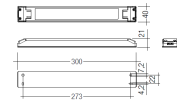

Dimensions

Product dimensions (mm) 20 x 310 x 15,7

Scheme

Scheme

Product

Real power (W)	5
Real luminous flux (Lm)	255
Luminous efficiency (Lm/W)	120,7
Beam angle (°)	51
Life time (h)	50000
IP	20
Electrical class insulation	Class 3
Photobiological risk	0 - Exempt
Operating temperature	from -20°C to 35°C
Electrical feeding	24 VDC

Pictograms

Picture

71/LD10024

96W Power supply driver from the Troll family Standard DriverP.

Picture

Scheme

71/LD18024

180W Power supply driver from the Troll family Standard DriverP.