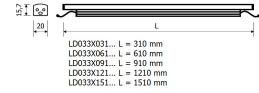

Dimensions

Product dimensions (mm) 20 x 310 x 15,7

Scheme

Scheme

Product

Real power (W)	5
Real luminous flux (Lm)	255
Luminous efficiency (Lm/W)	120,7
Beam angle (°)	51
Life time (h)	50000
IP	20
Electrical class insulation	Class 3
Photobiological risk	0 - Exempt
Operating temperature	from -20°C to 35°C
Electrical feeding	24 VDC

Control gear

Control gear Electronic Control Gear

Light source

Light source included	Yes
Light source	Led
Nominal power (W)	4,5
Colour temperature (K)	3000
CRI	80

Photometry

Photometry

Accessories

48/04 With terminals up to 4 mm² section.
To join 5 mm² silicone cable to 13 mm².

Small format LED linear luminaire from the TROLL family PerfiLED.

DESCRIPTION

Small format LED linear luminaire from the TROLL family PerfiLED setting an advanced and innovative thermal balance system through passive dissipation with stable colour temperature of 3000° K (warm white) optimised to be used as indoor or outdoor lighting where environmental integration was a relevant requirement such as bathrooms, kitchen furniture, shelves or retro-illumination. Designed for wall or ceiling surface mounted. Body profile built in extruded aluminium with IP65 connectors finished in grey. Luminaire built-in an optical system based on a lens made of synthetic material with an angle beam of 60°. Luminaire sets a 4,5 W LED source with CRI higher than 85 % and a chromatic dispersion lower than 3 SMCD. Fixture has a luminous flux of 255 Lm, with an efficiency of 120,7 Lm/W and a total consumption of 5 W. The average life for the luminaire is 50000 h (stabilised at a minimum flux of 70 % from the original). Luminaire is fed at 220-240V; 50/60 Hz. and needs a constant power auxiliary gear.