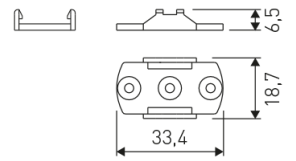

Dimensions

Product dimensions (mm) 20 x 310 x 15,7

Scheme

Scheme

Product

Real power (W)	5
Real luminous flux (Lm)	255
Luminous efficiency (Lm/W)	120,7
Beam angle (°)	51
Life time (h)	50000
IP	20
Electrical class insulation	Class 3
Photobiological risk	0 - Exempt
Operating temperature	from -20°C to 35°C
Electrical feeding	24 VDC

LD04400000001

30 cm cable with Female power
supply connector.

LD04400000002

30 cm cable with Male power supply
connector.

LD04400000003

30 cm interconnection cable with
Male - Female.

LD044000000041

2 fixing plates.

Scheme

LD04400000042

15° - 2 fixing plates.

Scheme

LD04400000043

30° - 2 fixing plates.

Scheme

LD04400000044