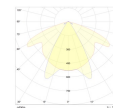

Dimensions

Product dimensions (mm) 20 x 310 x 15,7

Scheme

Scheme

Product

Real power (W)	6,9
Real luminous flux (Lm)	454
Luminous efficiency (Lm/W)	66
Beam angle (°)	60
Life time (h)	50000
IP	20
Electrical class insulation	Class 3
Photobiological risk	0 - Exempt
Operating temperature	from -20°C to 35°C
Electrical feeding	24 VDC

Control gear

Control gear Electronic Control Gear

Light source

Light source included	Yes
Light source	Led
Nominal power (W)	6,25
Colour temperature (K)	3000
CRI	80

Photometry

Photometry

Accessories

48/04 With terminals up to 4 mm² section.
To join 5 mm² silicone cable to 13 mm².