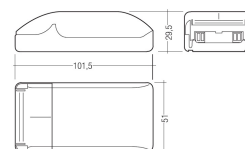

Scheme

73/DLP

Light dimming controller 12-24V.
On/Off Push, Dali, 0-10V, 1-10V.
(Master)