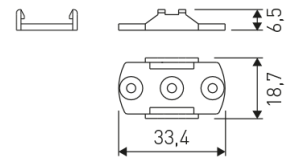

Dimensions

Product dimensions (mm) 20 x 310 x 15,7

Scheme

Scheme

Product

Real power (W)	6,9
Real luminous flux (Lm)	454
Luminous efficiency (Lm/W)	66
Beam angle (°)	60
Life time (h)	50000
IP	20
Electrical class insulation	Class 3
Photobiological risk	0 - Exempt
Operating temperature	from -20°C to 35°C
Electrical feeding	24 VDC

LD04400000001

30 cm cable with Female power
supply connector.

LD04400000002

30 cm cable with Male power supply
connector.

LD04400000003

30 cm interconnection cable with
Male - Female.

LD044000000041

2 fixing plates.

Scheme

LD04400000042

15° - 2 fixing plates.

Scheme

LD04400000043

30° - 2 fixing plates.

Scheme

LD04400000044