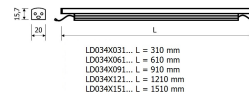

Dimensions

Product dimensions (mm) 20 x 310 x 15,7

Scheme

Scheme

Product

Real power (W)	6,9
Real luminous flux (Lm)	454
Luminous efficiency (Lm/W)	66
Beam angle (°)	60
Life time (h)	50000
IP	20
Electrical class insulation	Class 3
Photobiological risk	0 - Exempt
Operating temperature	from -20°C to 35°C
Electrical feeding	24 VDC

Control gear

Control gear Electronic Control Gear

Light source

Light source included	Yes
Light source	Led
Nominal power (W)	6,25
Colour temperature (K)	3000
CRI	80

Photometry

Photometry

Accessories

48/04 With terminals up to 4 mm² section.
To join 5 mm² silicone cable to 13 mm².

Small format LED linear luminaire from the TROLL family PerfileLED.

DESCRIPTION

Small format LED linear luminaire from the TROLL family PerfileLED setting an advanced and innovative thermal balance system through passive dissipation with stable colour temperature of 3000° K (warm white) optimised to be used as indoor or outdoor lighting where environmental integration was a relevant requirement such as bathrooms, kitchen furniture, shelves or retro-illumination. Designed for wall or ceiling surface mounted. Body profile built in extruded aluminium with IP65 connectors finished in grey. Luminaire built-in an optical system based on a lens made of synthetic material with an angle beam of 60°. Luminaire sets a 6,25 W LED source with CRI higher than 85 % and a chromatic dispersion lower than 3 SMCD. Fixture has a luminous flux of 454 Lm, with an efficiency of 66 Lm/W and a total consumption of 6,9 W. The average life for the luminaire is 50000 h (stabilised at a minimum flux of 70 % from the original). Luminaire is fed at 220-240V; 50/60 Hz. and needs a constant power auxiliary gear.