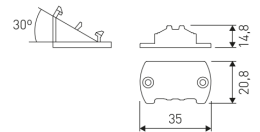

Dimensions

Product dimensions (mm) 20 x 310 x 15,7

Scheme

Scheme

Product

Real power (W)	6,9
Real luminous flux (Lm)	454
Luminous efficiency (Lm/W)	66
Beam angle (°)	60
Life time (h)	50000
IP	20
Electrical class insulation	Class 3
Photobiological risk	0 - Exempt
Operating temperature	from -20°C to 35°C
Electrical feeding	24 VDC

Scheme

LD04400000042

15° - 2 fixing plates.

Scheme

LD04400000043

30° - 2 fixing plates.

Scheme

LD04400000044