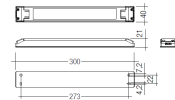

Dimensions

Product dimensions (mm) 20 x 310 x 15,7

Scheme

Scheme

Product

Real power (W)	6,9
Real luminous flux (Lm)	454
Luminous efficiency (Lm/W)	66
Beam angle (°)	60
Life time (h)	50000
IP	20
Electrical class insulation	Class 3
Photobiological risk	0 - Exempt
Operating temperature	from -20°C to 35°C
Electrical feeding	24 VDC

Pictograms

Picture

71/LD10024

96W Power supply driver from the Troll family Standard DriverP.

Picture

Scheme

71/LD18024

180W Power supply driver from the Troll family Standard DriverP.