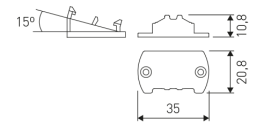

Dimensions

Product dimensions (mm) 20 x 310 x 15,7

Scheme

Scheme

Product

Real power (W)	6,9
Real luminous flux (Lm)	454
Luminous efficiency (Lm/W)	66
Beam angle (°)	60
Life time (h)	50000
IP	20
Electrical class insulation	Class 3
Photobiological risk	0 - Exempt
Operating temperature	from -20°C to 35°C
Electrical feeding	24 VDC

LD04400000001

30 cm cable with Female power
supply connector.

LD04400000002

30 cm cable with Male power supply
connector.

LD04400000003

30 cm interconnection cable with
Male - Female.

LD044000000041

2 fixing plates.

Scheme

LD04400000042

15° - 2 fixing plates.

Scheme

LD04400000043

30° - 2 fixing plates.

Scheme

LD04400000044