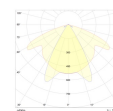

Photometry

Photometry

Small format LED linear luminaire from the TROLL family PerfiLED.

DESCRIPTION

Small format LED linear luminaire from the TROLL family PerfiLED setting an advanced and innovative thermal balance system through passive dissipation with stable colour temperature of 3000° K (warm white) optimised to be used as indoor or outdoor lighting where environmental integration was a relevant requirement such as bathrooms, kitchen furniture, shelves or retro-illumination. Designed for wall or ceiling surface mounted. Body profile built in extruded aluminium with IP65 connectors finished in grey. Luminaire built-in an optical system based on a lens made of synthetic material with an angle beam of 60°. Luminaire sets a 12,5 W LED source with CRI higher than 85 % and a chromatic dispersion lower than 3 SMCD. Fixture has a luminous flux of 908 Lm, with an efficiency of 66 Lm/W and a total consumption of 13,8 W. The average life for the luminaire is 50000 h (stabilised at a minimum flux of 70 % from the original). Luminaire is fed at 220-240V; 50/60 Hz. and needs a constant power auxiliary gear.

Item code	LD034606114011
Product type	IN
Category	Surface Linears
Family	Led Profile
Subfamily	Perfiled
Materials	Body profile built in extruded aluminium with IP65 connectors.
Optical system	Luminaire built-in an optical system based on a lens made of synthetic material.
Installation instructions	Luminaire designed for wall or ceiling surface mounted.