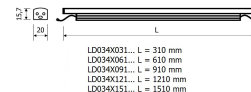

Product

Real power (W)	13,8
Real luminous flux (Lm)	908
Luminous efficiency (Lm/W)	66
Beam angle (°)	60
Life time (h)	50000
IP	20
Electrical class insulation	Class 3
Photobiological risk	0 - Exempt
Operating temperature	from -20°C to 35°C
Electrical feeding	24 VDC

Control gear

Control gear Electronic Control Gear

Light source

Light source included	Yes
Light source	Led
Nominal power (W)	12,5
Colour temperature (K)	3000
CRI	80