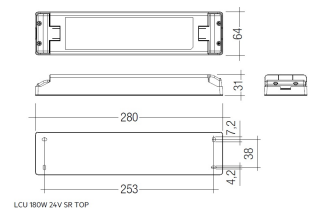

#### Dimensions

Product dimensions (mm) 20 x 610 x 15,7

Picture

Scheme

71/LD18024

**180W Power supply driver from the Troll family Standard DriverP.**

Picture

Scheme

71/LD3524

**35W Power supply driver from the Troll family Standard DriverP.**