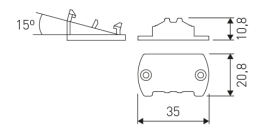

#### Dimensions

Product dimensions (mm) 20 x 610 x 15,7

2 fixing plates.

Scheme

LD04400000042

15° - 2 fixing plates.

Scheme

LD04400000043

30° - 2 fixing plates.

Scheme