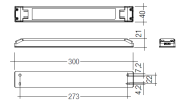

Dimensions

Product dimensions (mm) 20 x 910 x 15,7

Scheme

Scheme

Product

Real power (W)	20,6
Real luminous flux (Lm)	1490
Luminous efficiency (Lm/W)	71
Beam angle (°)	60
Life time (h)	50000
IP	20
Electrical class insulation	Class 3
Photobiological risk	0 - Exempt
Operating temperature	from -20°C to 35°C
Electrical feeding	24 VDC

Control gear

Control gear Electronic Control Gear

Light source

Light source included	Yes
Light source	Led
Nominal power (W)	18,75
Colour temperature (K)	4000
CRI	80

Photometry

Photometry

Accessories

48/04 With terminals up to 4 mm² section.
To join 5 mm² silicone cable to 13 mm².

Pictograms

Picture

71/LD10024

96W Power supply driver from the Troll family Standard DriverP.

Picture

Scheme

71/LD18024

180W Power supply driver from the Troll family Standard DriverP.

Scheme

LD04400000043

30° - 2 fixing plates.

Scheme

LD04400000044

45° - 2 fixing plates.

Scheme