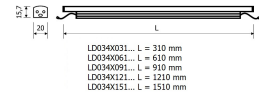

Dimensions

Product dimensions (mm) 20 x 910 x 15,7

Scheme

Scheme

Product

Real power (W)	20,6
Real luminous flux (Lm)	1490
Luminous efficiency (Lm/W)	71
Beam angle (°)	60
Life time (h)	50000
IP	20
Electrical class insulation	Class 3
Photobiological risk	0 - Exempt
Operating temperature	from -20°C to 35°C
Electrical feeding	24 VDC

Control gear

Control gear Electronic Control Gear

Light source

Light source included	Yes
Light source	Led
Nominal power (W)	18,75
Colour temperature (K)	4000
CRI	80

Photometry

Photometry

Accessories

48/04 With terminals up to 4 mm² section.
To join 5 mm² silicone cable to 13 mm².

Small format LED linear luminaire from the TROLL family PerfiLED.

DESCRIPTION

Small format LED linear luminaire from the TROLL family PerfiLED setting an advanced and innovative thermal balance system through passive dissipation with stable colour temperature of 4000° K (neutral white) optimised to be used as indoor or outdoor lighting where environmental integration was a relevant requirement such as bathrooms, kitchen furniture, shelves or retro-illumination. Designed for wall or ceiling surface mounted. Body profile built in extruded aluminium with IP65 connectors finished in grey. Luminaire built-in an optical system based on a lens made of synthetic material with an angle beam of 60°. Luminaire sets a 18,75 W LED source with CRI higher than 85 % and a chromatic dispersion lower than 3 SMCD. Fixture has a luminous flux of 1490 Lm, with an efficiency of 71 Lm/W and a total consumption of 20,6 W. The average life for the luminaire is 50000 h (stabilised at a minimum flux of 70 % from the original). Luminaire is fed at 220-240V; 50/60 Hz. and needs a constant power auxiliary gear.