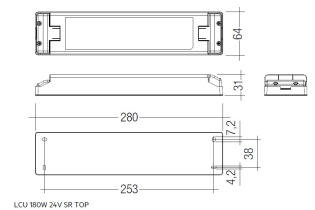

Dimensions

Product dimensions (mm) 20 x 910 x 15,7

Scheme

Scheme

Product

Real power (W)	20,6
Real luminous flux (Lm)	1490
Luminous efficiency (Lm/W)	71
Beam angle (°)	60
Life time (h)	50000
IP	20
Electrical class insulation	Class 3
Photobiological risk	0 - Exempt
Operating temperature	from -20°C to 35°C
Electrical feeding	24 VDC

Pictograms

Picture

71/LD10024

96W Power supply driver from the Troll family Standard DriverP.

Picture

Scheme

71/LD18024

180W Power supply driver from the Troll family Standard DriverP.

Picture

Scheme

71/LD3524

35W Power supply driver from the Troll family Standard DriverP.

Picture

Scheme

LD04400000042

15° - 2 fixing plates.

Scheme

LD04400000043

30° - 2 fixing plates.

Scheme

LD04400000044

45° - 2 fixing plates.

Scheme