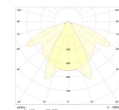

Dimensions

Product dimensions (mm) 20 x 910 x 15,7

Scheme

Scheme

Product

Real power (W)	20,6
Real luminous flux (Lm)	1490
Luminous efficiency (Lm/W)	71
Beam angle (°)	60
Life time (h)	50000
IP	20
Electrical class insulation	Class 3
Photobiological risk	0 - Exempt
Operating temperature	from -20°C to 35°C
Electrical feeding	24 VDC

Control gear

Control gear Electronic Control Gear

Light source

Light source included	Yes
Light source	Led
Nominal power (W)	18,75
Colour temperature (K)	4000
CRI	80

Photometry

Photometry

Accessories

48/04 With terminals up to 4 mm² section.
To join 5 mm² silicone cable to 13 mm².