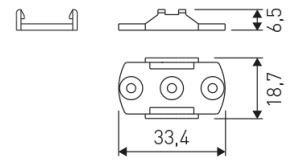

Dimensions

Product dimensions (mm) 20 x 910 x 15,7

Scheme

Scheme

Product

Real power (W)	20,6
Real luminous flux (Lm)	1490
Luminous efficiency (Lm/W)	71
Beam angle (°)	60
Life time (h)	50000
IP	20
Electrical class insulation	Class 3
Photobiological risk	0 - Exempt
Operating temperature	from -20°C to 35°C
Electrical feeding	24 VDC

Picture

Scheme

71/LD3524

35W Power supply driver from the Troll family Standard DriverP.

Picture

Scheme

LD04400000042

15° - 2 fixing plates.

Scheme

LD04400000043

30° - 2 fixing plates.

Scheme

LD04400000044

45° - 2 fixing plates.

Scheme