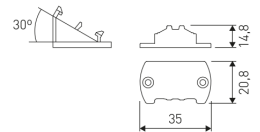

Dimensions

Product dimensions (mm) 20 x 910 x 15,7

Scheme

Scheme

Product

Real power (W)	20,6
Real luminous flux (Lm)	1490
Luminous efficiency (Lm/W)	71
Beam angle (°)	60
Life time (h)	50000
IP	20
Electrical class insulation	Class 3
Photobiological risk	0 - Exempt
Operating temperature	from -20°C to 35°C
Electrical feeding	24 VDC

Picture

Scheme

71/LD3524

35W Power supply driver from the Troll family Standard DriverP.

Picture

Scheme

LD04400000042

15° - 2 fixing plates.

Scheme

LD04400000043

30° - 2 fixing plates.

Scheme

LD04400000044

45° - 2 fixing plates.

Scheme