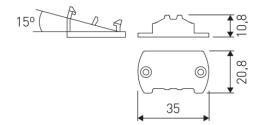

Dimensions

Product dimensions (mm) 20 x 910 x 15,7

Scheme

Scheme

Product

Real power (W)	20,6
Real luminous flux (Lm)	1490
Luminous efficiency (Lm/W)	71
Beam angle (°)	60
Life time (h)	50000
IP	20
Electrical class insulation	Class 3
Photobiological risk	0 - Exempt
Operating temperature	from -20°C to 35°C
Electrical feeding	24 VDC

Picture

Scheme

71/LD3524

35W Power supply driver from the Troll family Standard DriverP.

Picture

Scheme

LD04400000042

15° - 2 fixing plates.

Scheme

LD04400000043

30° - 2 fixing plates.

Scheme

LD04400000044

45° - 2 fixing plates.

Scheme